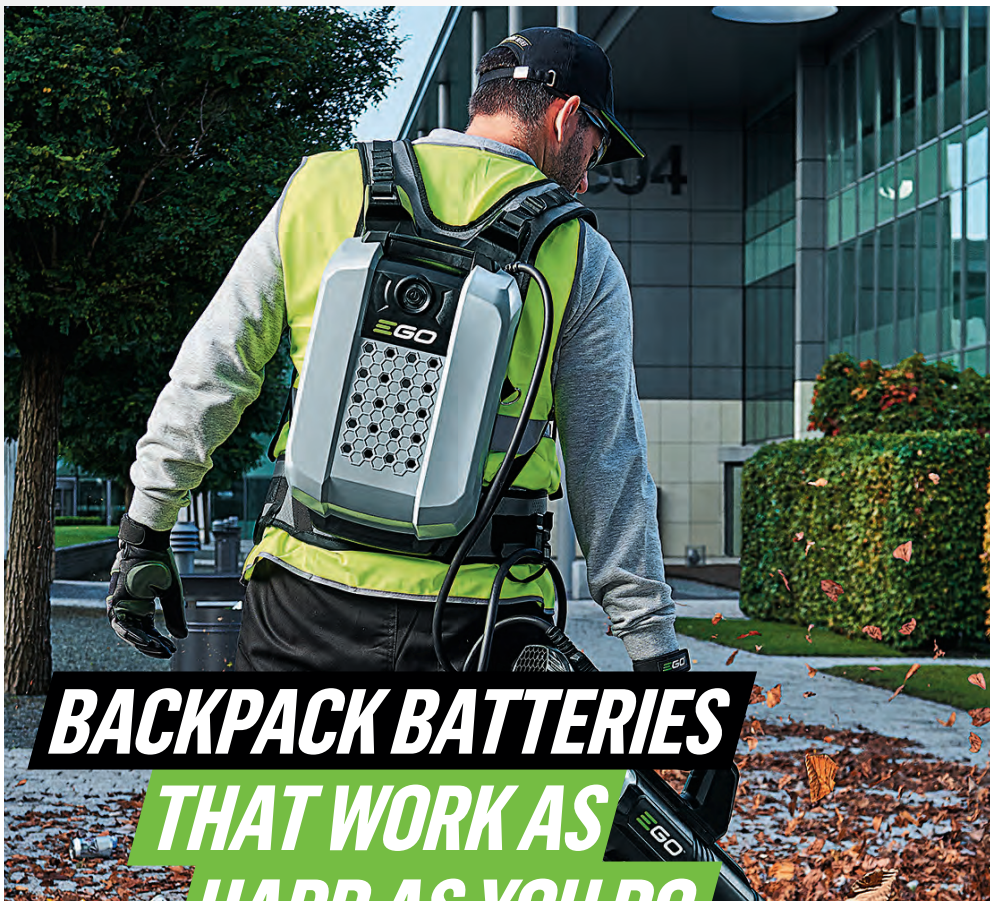

POWER+ BACKPACK BATTERY

**BACKPACK BATTERIES
THAT WORK AS
HARD AS YOU DO**

Team up your EGO POWER+ tools with one of our lithium-ion backpacks

Balancing exceptional power with user comfort, EGO's lithium-ion BAX1501 backpacks are ergonomically designed to keep you working all day long. The battery pack can be removed from the harness* allowing the battery to be shared among multiple users, each with their own harness.

To ensure optimum performance, efficiency, and longevity, these high-energy capacity batteries incorporate intelligent individual cell monitoring and balancing, both when powering a tool and when recharging.

Designed to perform, built to last

Delivering the run times you demand, EGO POWER+ backpack batteries can give you a full day's work** from a single charge. The high-quality cells with both high power rating and high energy density can handle up to 1,000 charge cycles. Plus, with fast recharging you can go from empty to full in just 3.5 hours.

Flexible performance

With long run times and user-comfort, EGO POWER+ backpack batteries are perfect for all-day use. They're compatible with all EGO POWER+ tools, and as the battery is on the harness and not the tools, they are lighter and even easier to handle.