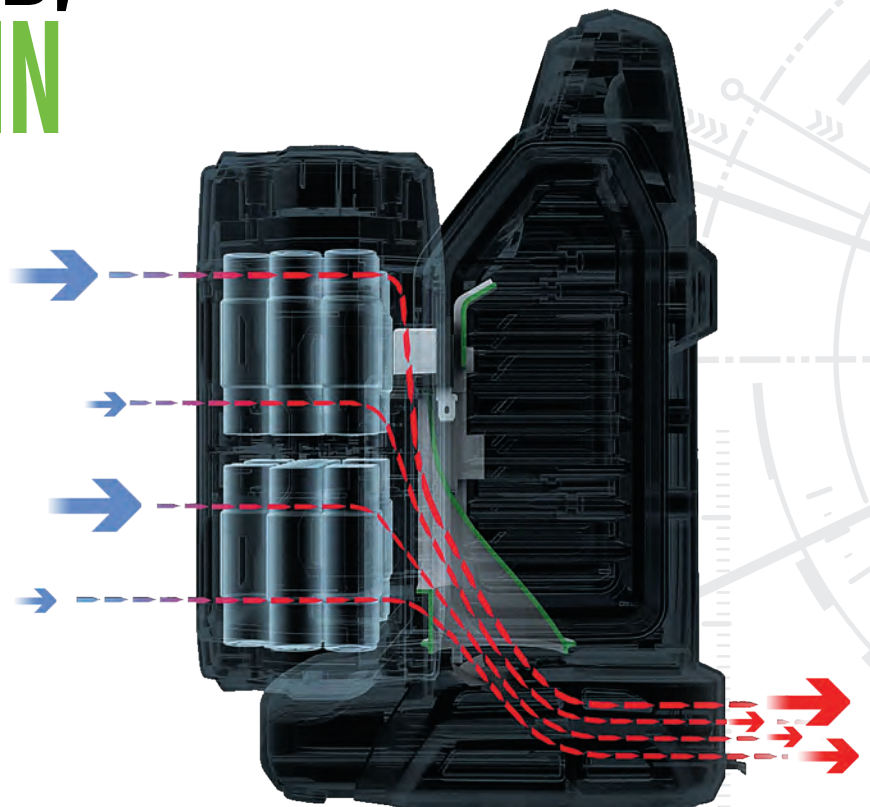

FROM EMPTY TO FULLY CHARGED, IN JUST 30 MIN

With a range of battery sizes available from 2.5Ah to 12Ah, you can choose the power you need. When it's time to recharge, the EGO POWER+ Turbo Charger is among the fastest on the market. The intelligent battery control system constantly monitors each cell's charge and temperature to deliver the most efficient and quickest charge.

Plus, the fan-cooling system allows the battery to start charging sooner and finish faster. As a result, the time it takes to refuel the battery is often less than the run time you get from a full charge. So you'll always have a battery ready for all-day power and run time.