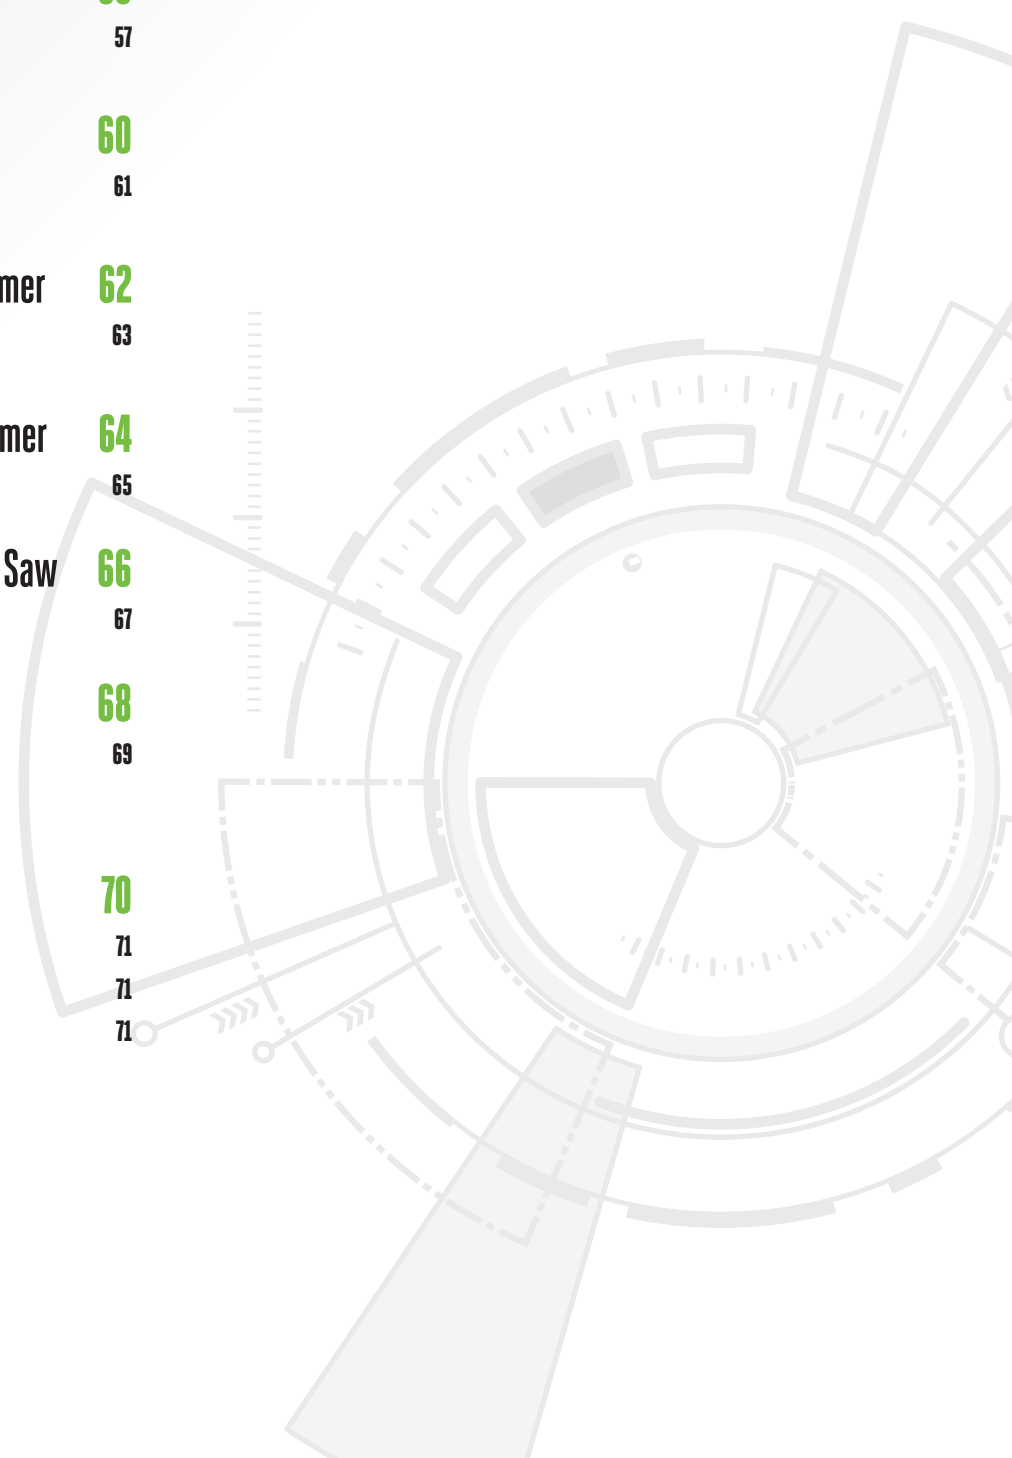

BRUSHLESS MOTOR

WEATHER RESISTANT

CARBON FIBER

POWER+ COMMERCIAL SERIES

TABLE OF CONTENTS

EGO POWER+ Commercial Series	56
Product Offerings	57
EGO POWER+ Backpack Battery	60
Commercial Backpack Battery	61
EGO POWER+ Commercial String Trimmer	62
Commercial String Trimmer	63
EGO POWER+ Commercial Hedge Trimmer	64
25" Commercial Hedge Trimmer	65
EGO POWER+ Commercial Top Handle Saw	66
12" Commercial Top Handle Chain Saw	67
EGO POWER+ Commercial Blower	68
Commercial Blower with 600 CFM Turbo Boost	69
EGO POWER+ Commercial Telescopic Pole System	70
10" Commercial Pole Saw	71
22" Commercial Pole Hedge Trimmer	71
Commercial Telescopic Power Pole	71