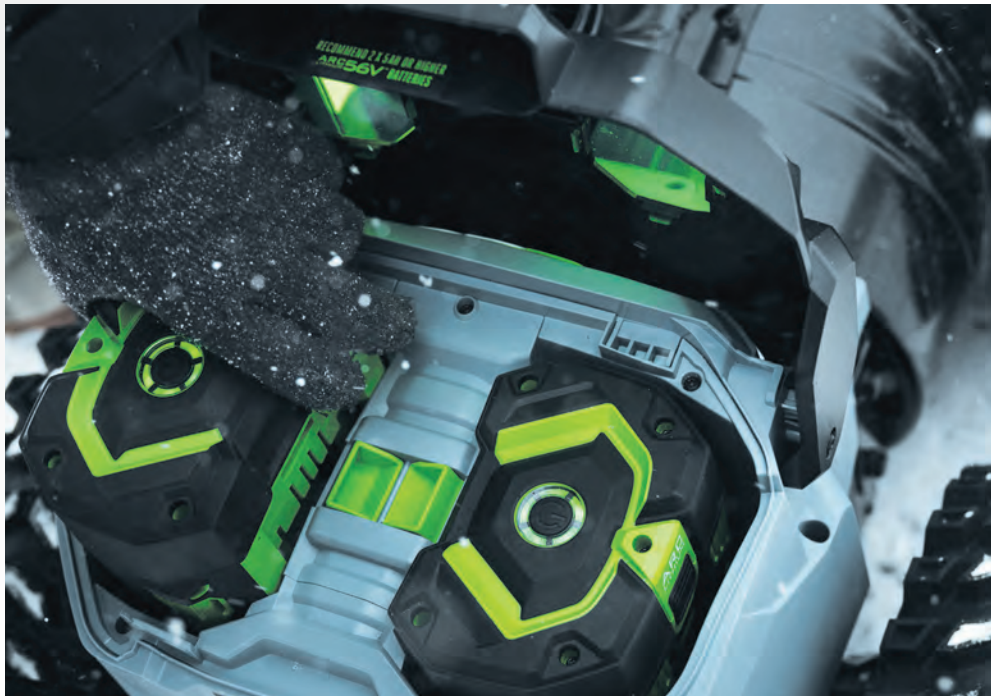

POWER+ SNOW BLOWER

TAKE ON ANYTHING WINTER THROWS AT YOU

The EGO POWER+ 2-Stage Snow Blower is a heavy-duty workhorse with Peak Power™ technology, which combines the power of any two EGO 56V ARC Lithium™ batteries to tackle the toughest snow conditions and what the snowplow leaves behind with ease. Get the job done quickly with the 24-inch clearing width and 20-inch intake height to push through even the heaviest of wet snow. Four LED lights make it easy for use in early morning or evening. On just a single charge, this self-propelled snowblower can clear up to 8 inches of dense snow from a 24-car driveway before launching it 50 feet in the direction of your liking. And heavy duty, thick-tread tires make commanding your way through a whiteout effortless. The EGO POWER+ 2-Stage Snow Blower exceeds the power and performance of gas without the noise, fuss, or fumes.