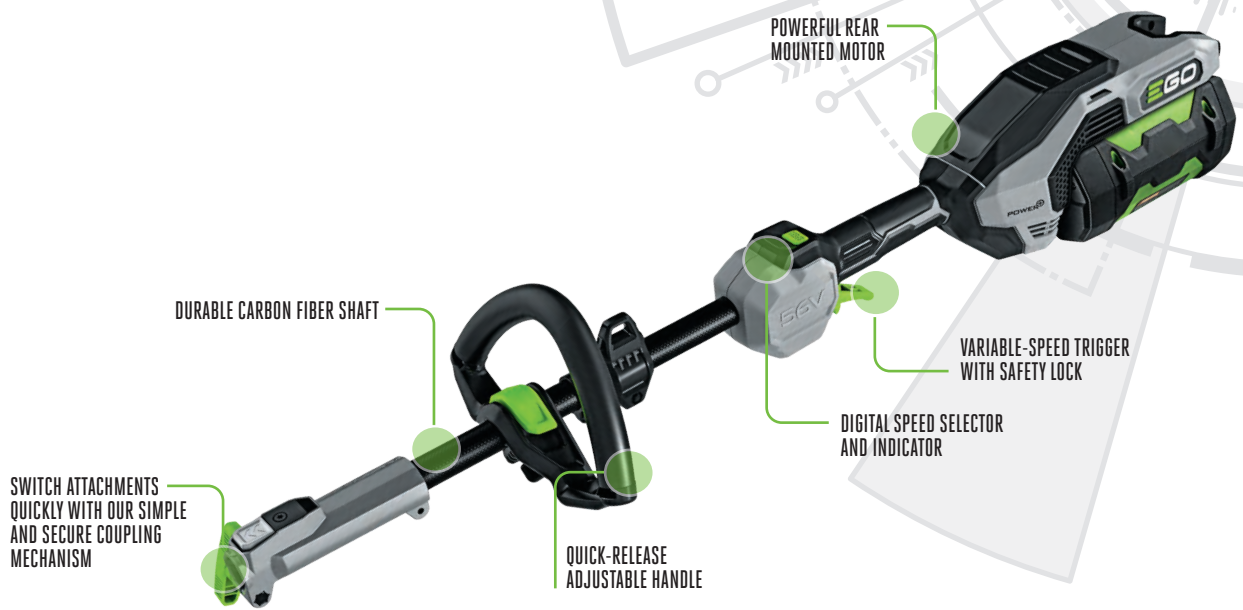

A carbon fiber shaft makes the POWER+ POWERLOAD™ String Trimmer with LINE IQ™ the strongest string trimmer on the market, with the shaft backed by a lifetime warranty.

VARIABLE SPEED TRIGGER WITH INTEGRATED LOCK OFF

*Run time may vary and depend on the battery used, charge level of battery, and user's operation technique.

HEDGE TRIMMER

POLE SAW

STRING TRIMMER

EDGER

THE EGO MULTI-HEAD SYSTEM, ONE HEAD POWERS ALL TOOLS

With a single power unit and many different attachments, it's easy to see why the EGO POWER+ Power Head System is a very handy tool to have around. The simple and secure tool-free coupling makes switching attachments quick, easy, and safe. And with our innovative 56V ARC Lithium™ battery supplying all the power you need, you can breeze through a variety of jobs without the fuss or fumes and with less noise than traditional gas-powered tools. Plus the extension pole gives you the reach to tackle any height.

ATTACHMENTS AVAILABLE:

- Extension pole
- Pole saw
- String trimmer
- Hedge trimmer
- Edger
- Cultivator
- Bristle brush
- Rubber broom
- Snow shovel

PH1420

POWER+ CARBON FIBER POWER HEAD

With a powerful and smooth high-efficiency brushless motor, it's lightweight, perfectly balanced, and ready for any job, big or small