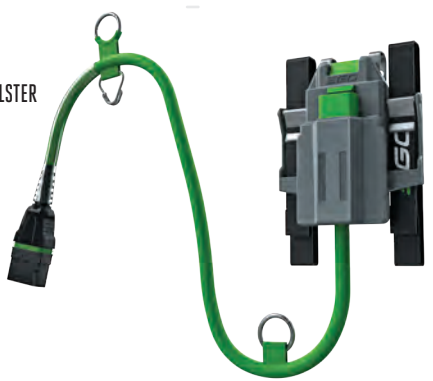

CHAIN-BRAKE SAFETY SYSTEM

LOW OIL AND BATTERY INDICATOR LIGHTS

AUTOMATIC OILING SYSTEM

12-INCH BAR AND CHAIN

METAL BUCKING SPIKES TO MINIMIZE KICKBACKS

HIGH-EFFICIENCY BRUSHLESS MOTOR

ABH3000 BATTERY HOLSTER WITH INTEGRATED LANYARD