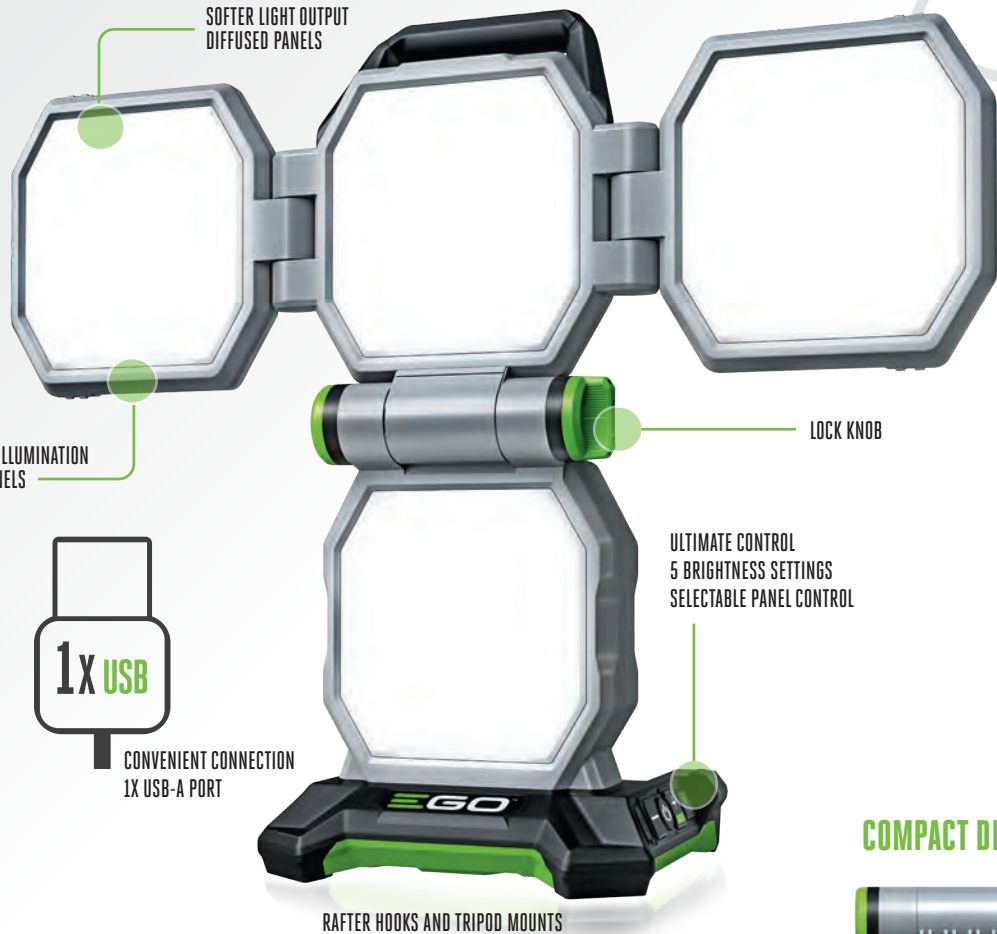

10,000
LUMENS
OF 4500K
DAYLIGHT

CONVENIENT CONNECTION
1X USB-A PORT

COMPACT DESIGN