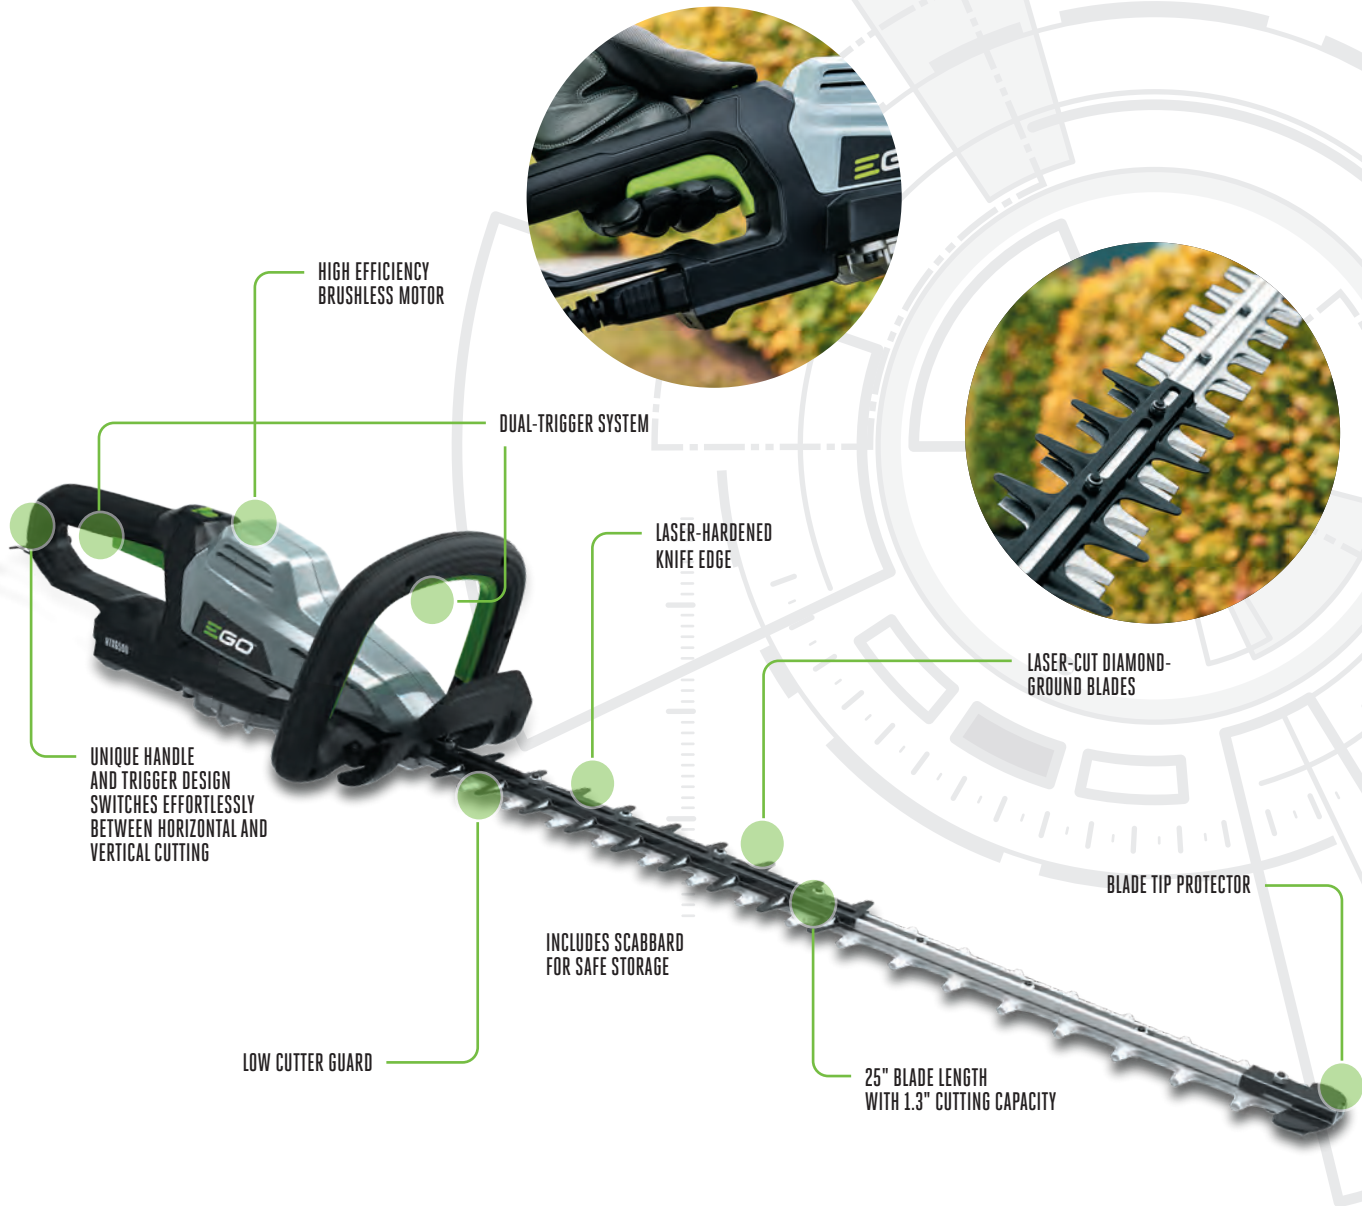

HIGH EFFICIENCY
BRUSHLESS MOTOR

DUAL-TRIGGER SYSTEM

LASER-HARDENED
KNIFE EDGE

LASER-CUT DIAMOND-
GROUND BLADES

UNIQUE HANDLE
AND TRIGGER DESIGN
SWITCHES EFFORTLESSLY
BETWEEN HORIZONTAL AND
VERTICAL CUTTING

BLADE TIP PROTECTOR

INCLUDES SCABBARD
FOR SAFE STORAGE

LOW CUTTER GUARD

25" BLADE LENGTH
WITH 1.3" CUTTING CAPACITY

HTX6500 COMMERCIAL BACKPACK SERIES HEDGE TRIMMER

Powerful, smooth, and perfectly balanced, the dual trigger system provides enhanced user comfort and safety. Making it perfect for any job, big or small.

	HTX6500
BLADE LENGTH	25"
CUTTING CAPACITY	1.3"
BLADE GAP	1.3"
RUN TIME* WITH BAX1501 BATTERY	Up to 420 mins
SPEED CONTROL	One-speed
NO LOAD SPEEDS	3,600 spm
BLADE TYPE	Double-sided cutting
CUTTING ACTION	Dual action; double-sided cutting
BLADE TIP PROTECTOR	Yes
ROTATING HANDLE	No
WEIGHT	8.5 lbs
MOTOR TYPE	Brushless
VIBRATION (M/S²)	3.2/3.9

*Run time may vary and depend on the battery used, charge level of battery, condition of hedge and user's operation technique.