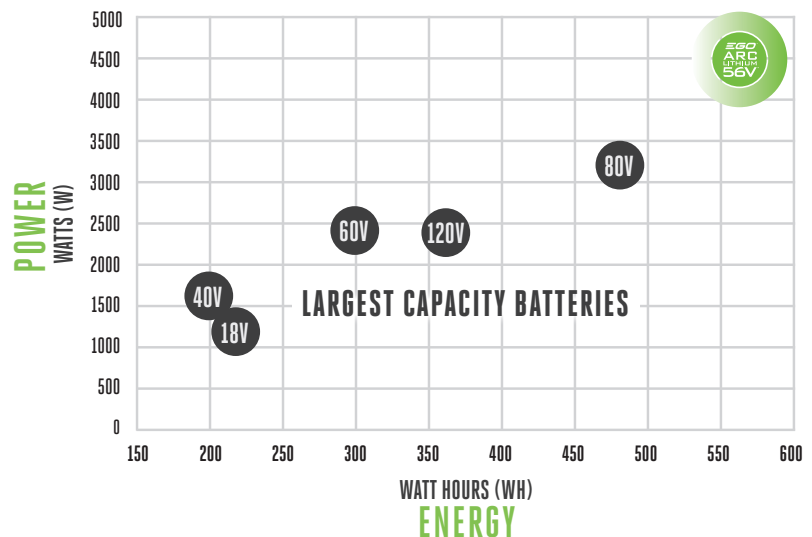

*only for 2.5Ah, 4.0Ah and 5.0Ah batteries

56V BATTERIES DELIVER MORE USABLE POWER THAN ANY OTHER HANDHELD BATTERY

BATTERY PERFORMANCE OF CORDLESS PLATFORMS

NOT ALL VOLTS ARE CREATED EQUAL

VOLTAGE ≠ PERFORMANCE

FROM EMPTY TO FULLY CHARGED, IN JUST 30 MIN

With a range of battery sizes available from 2.5Ah to 12Ah, you can choose the power you need. When it's time to recharge, the EGO POWER+ Turbo Charger is among the fastest on the market. The intelligent battery control system constantly monitors each cell's charge and temperature to deliver the most efficient and quickest charge.