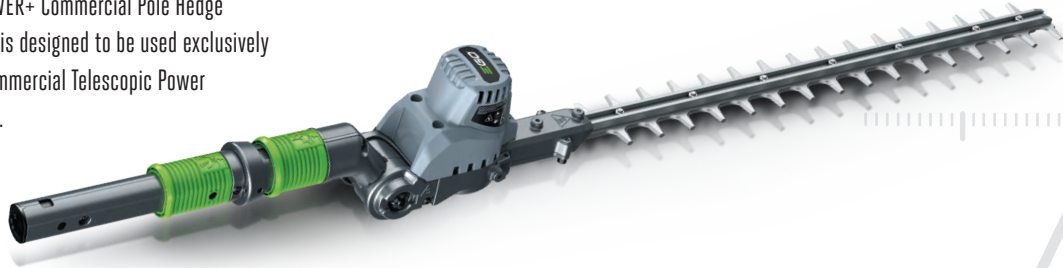

PTX5100
COMMERCIAL POLE HEDGE ATTACHMENT

The EGO POWER+ Commercial Pole Hedge Attachment is designed to be used exclusively with the Commercial Telescopic Power Pole system.