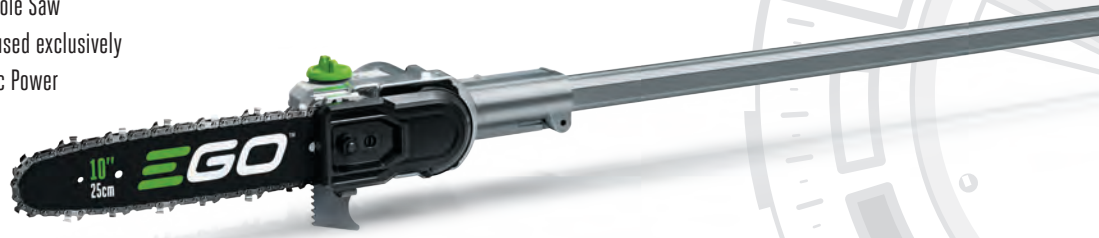

PSX2500
COMMERCIAL POLE SAW ATTACHMENT

The EGO POWER+ Commercial Pole Saw Attachment is designed to be used exclusively with the Commercial Telescopic Power Pole system.